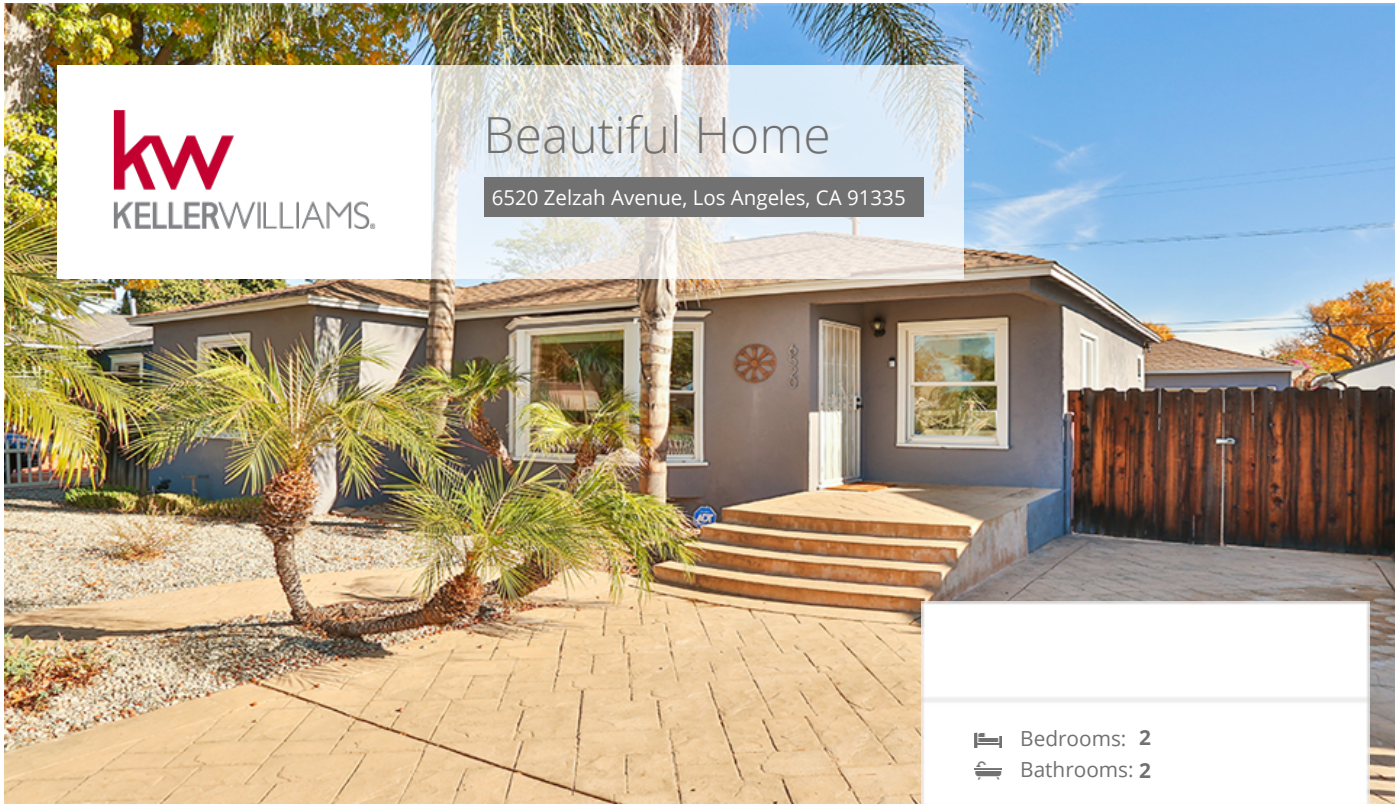

# Beautiful Home

6520 Zelzah Avenue, Los Angeles, CA 91335

- 🛏 Bedrooms: 2
- 🚿 Bathrooms: 2

**EXTRAS:**

- Living Space: 1,123 sq ft
- Lot Size: 6,098 sq ft