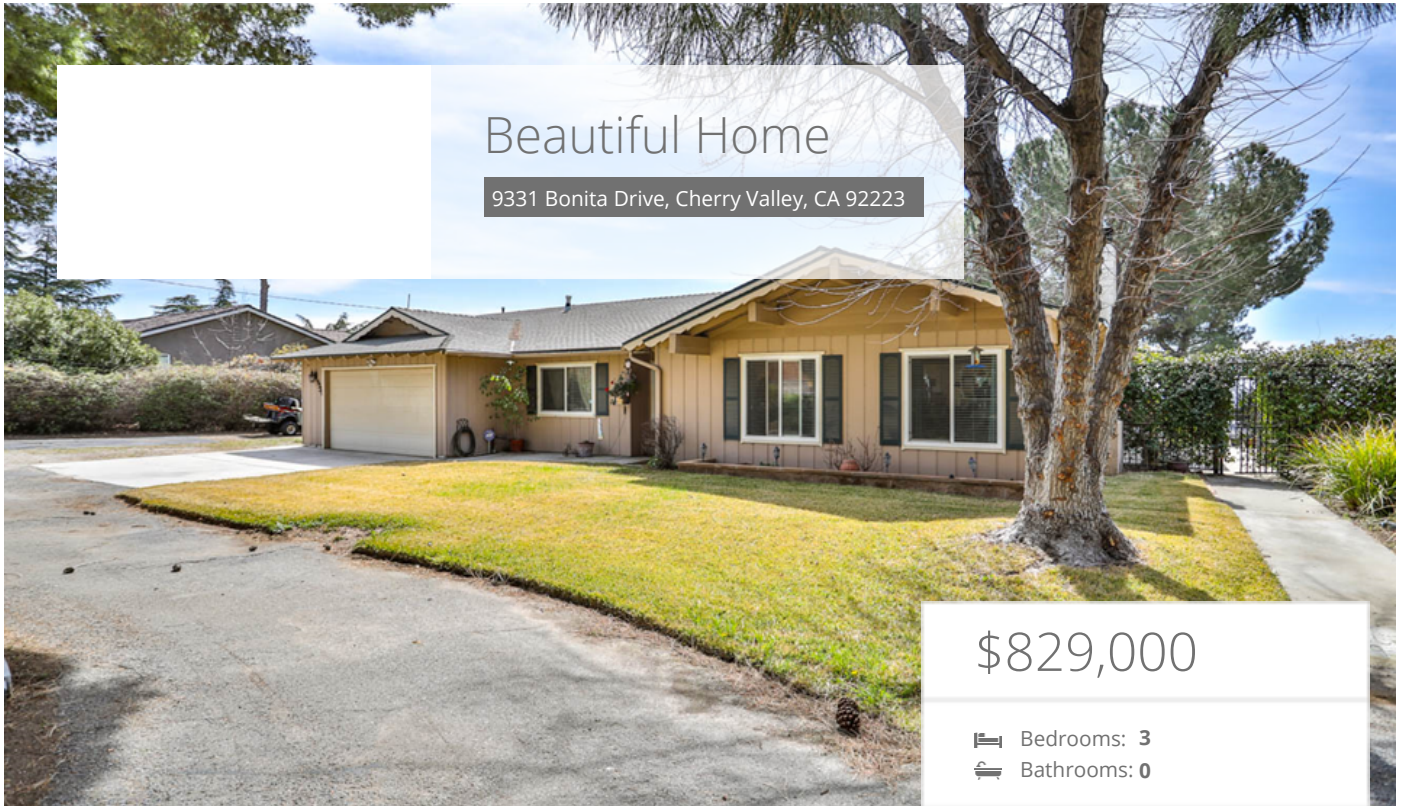

Beautiful Home

9331 Bonita Drive, Cherry Valley, CA 92223

\$829,000

🛏 Bedrooms: 3
🚿 Bathrooms: 0

EXTRAS:

- Living Space: 1,962 sq ft
- Lot Size: 43,995 sq ft

Property Description

There are no remarks available.

Steve Lawrence

📞 626-945-7658

MORE ON:
www.9331Bonita.com