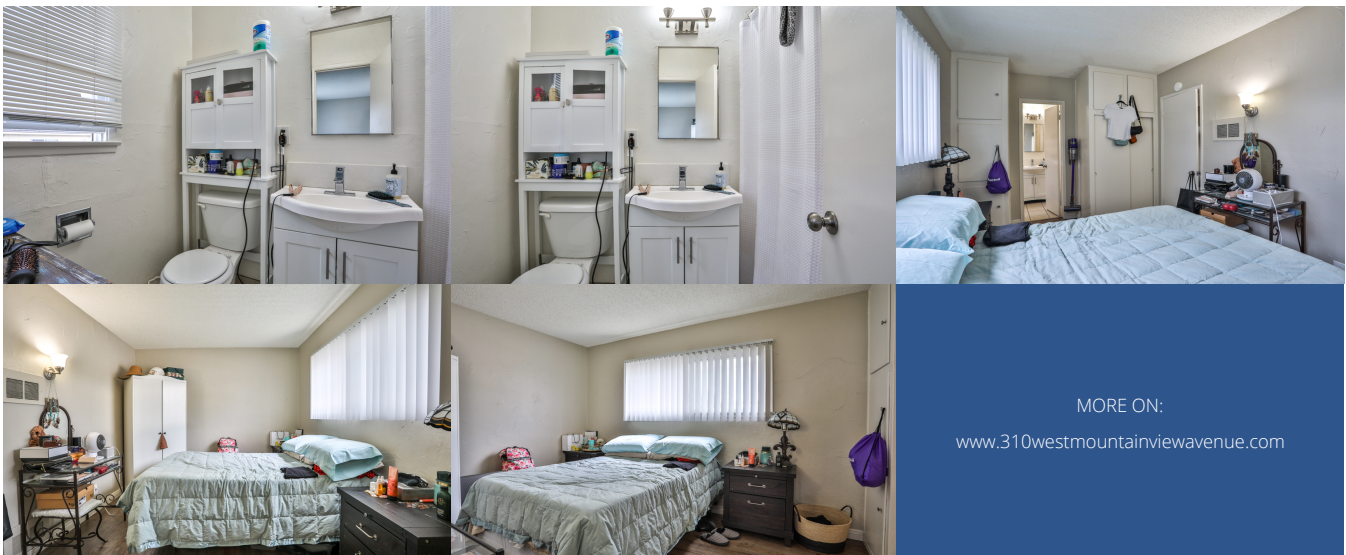

MORE ON:
www.310westmountainviewavenue.com