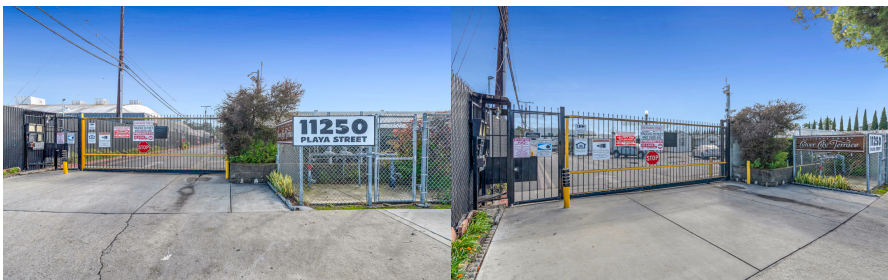

MORE ON:

www.