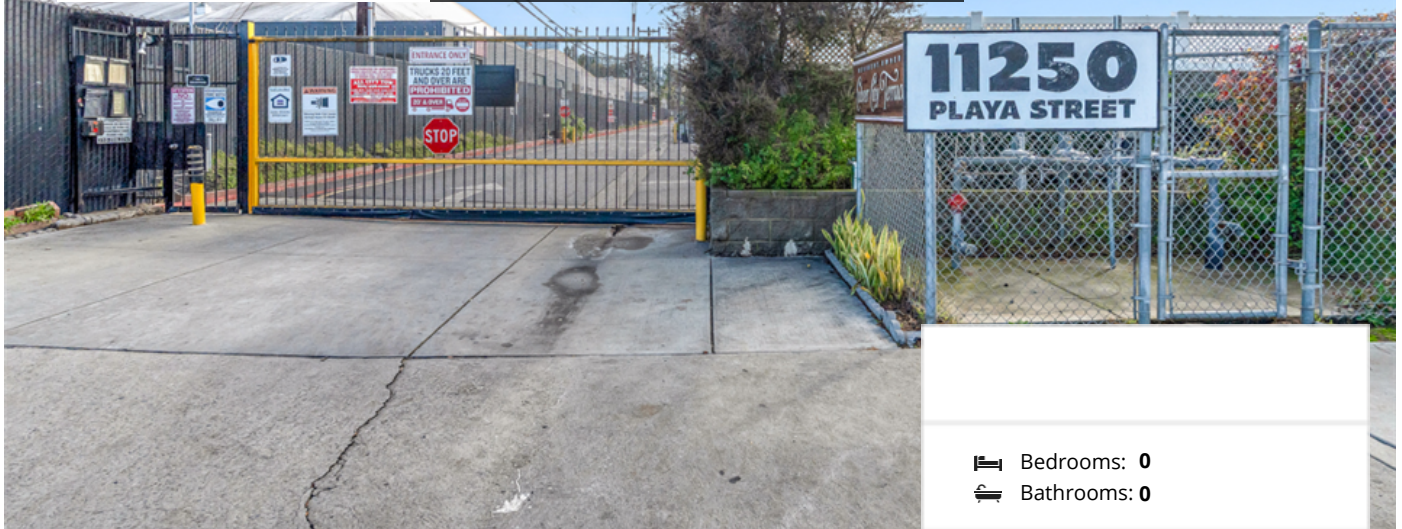

LOGO
GOES HERE

Beautiful Home

11250 Playa Street 43, Culver City, CA 90230

🛏 Bedrooms: 0
🚿 Bathrooms: 0

EXTRAS:

• Living Space: 400 sq ft

Property Description

There are no remarks available.