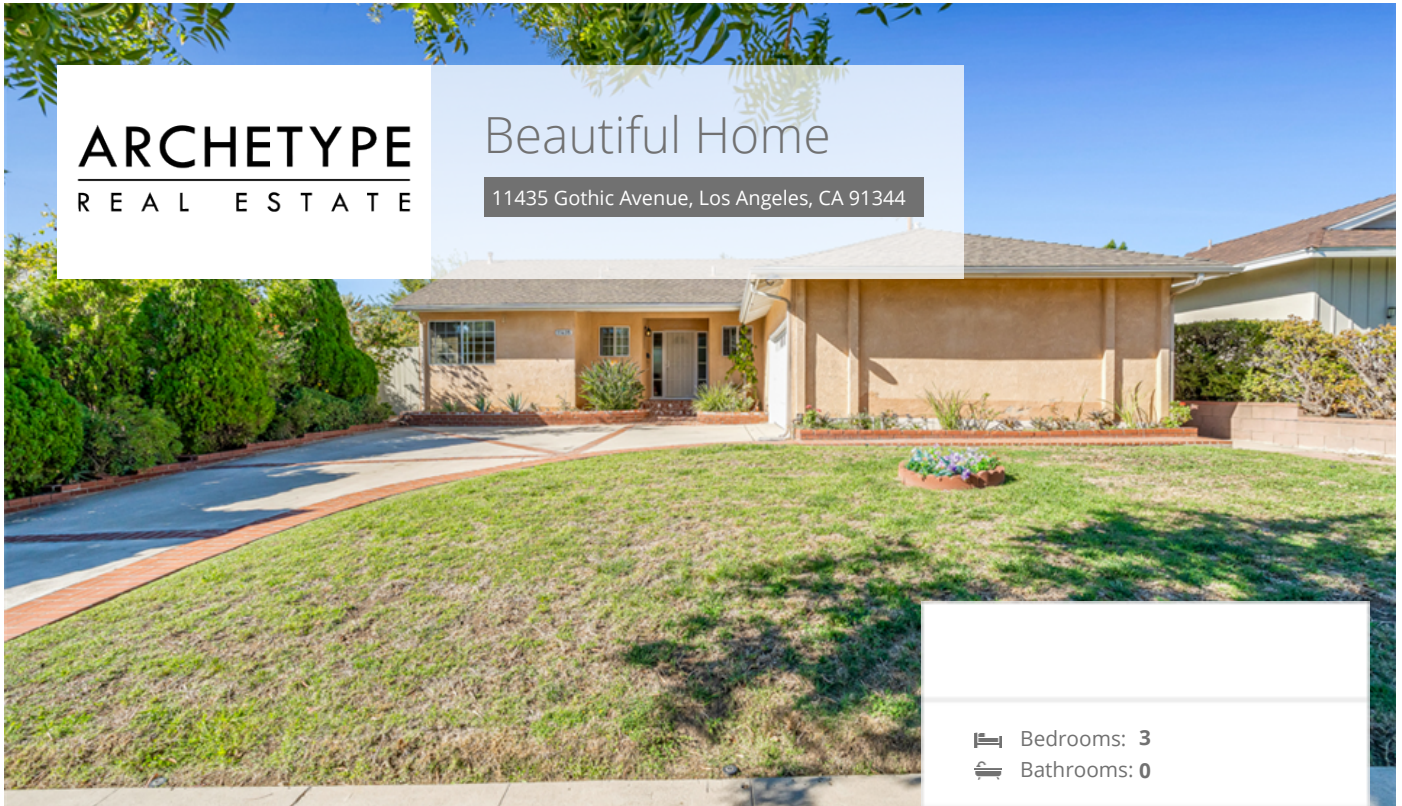

**ARCHETYPE**  
REAL ESTATE

## Beautiful Home

11435 Gothic Avenue, Los Angeles, CA 91344

🛏 Bedrooms: 3  
🚿 Bathrooms: 0

### EXTRAS:

- Living Space: 1,406 sq ft
- Lot Size: 7,506 sq ft