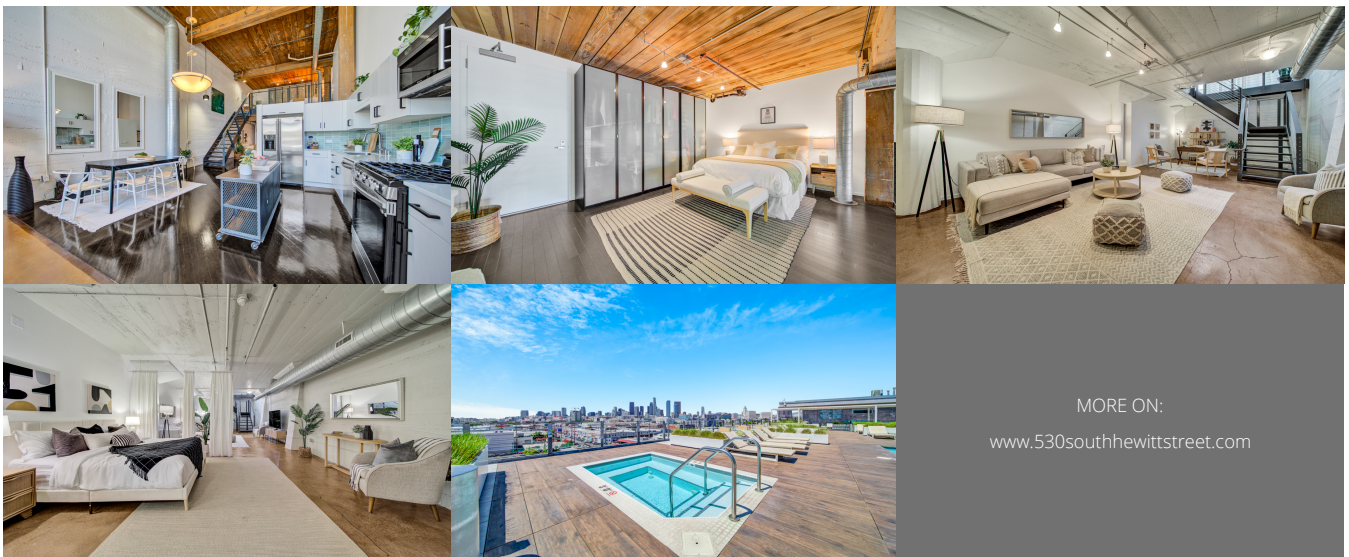

COMPASS

Beautiful Home

530 South Hewitt Street #117, Downtown L.A., CA 90013

$1,469,000

🛏 Bedrooms: 2
🚿 Bathrooms: 2

EXTRAS:

- Living Space: 3,200 sq ft
- Lot Size: 17,383 sq ft

Property Description

There are no remarks available.

Sarah Chung

01963579

📞 213-374-0832

Kenya Reeves-Costa

01734058

📞 323-251-8626

MORE ON:

www.530southhewittstreet.com