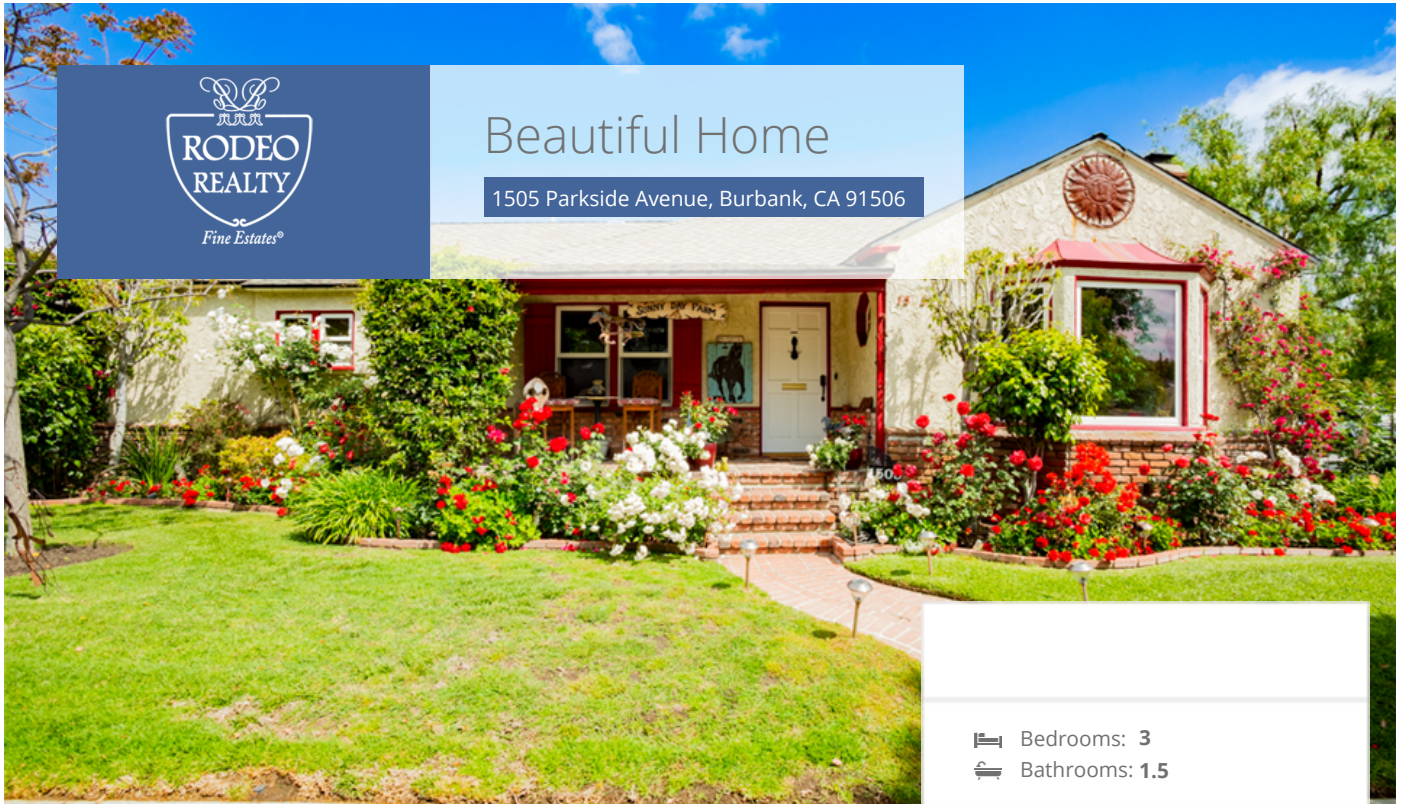

# Beautiful Home

1505 Parkside Avenue, Burbank, CA 91506

- 🛏 Bedrooms: 3
- 🚿 Bathrooms: 1.5

### EXTRAS:

- Living Space: 1,400 sq ft
- Lot Size: 6,226 sq ft