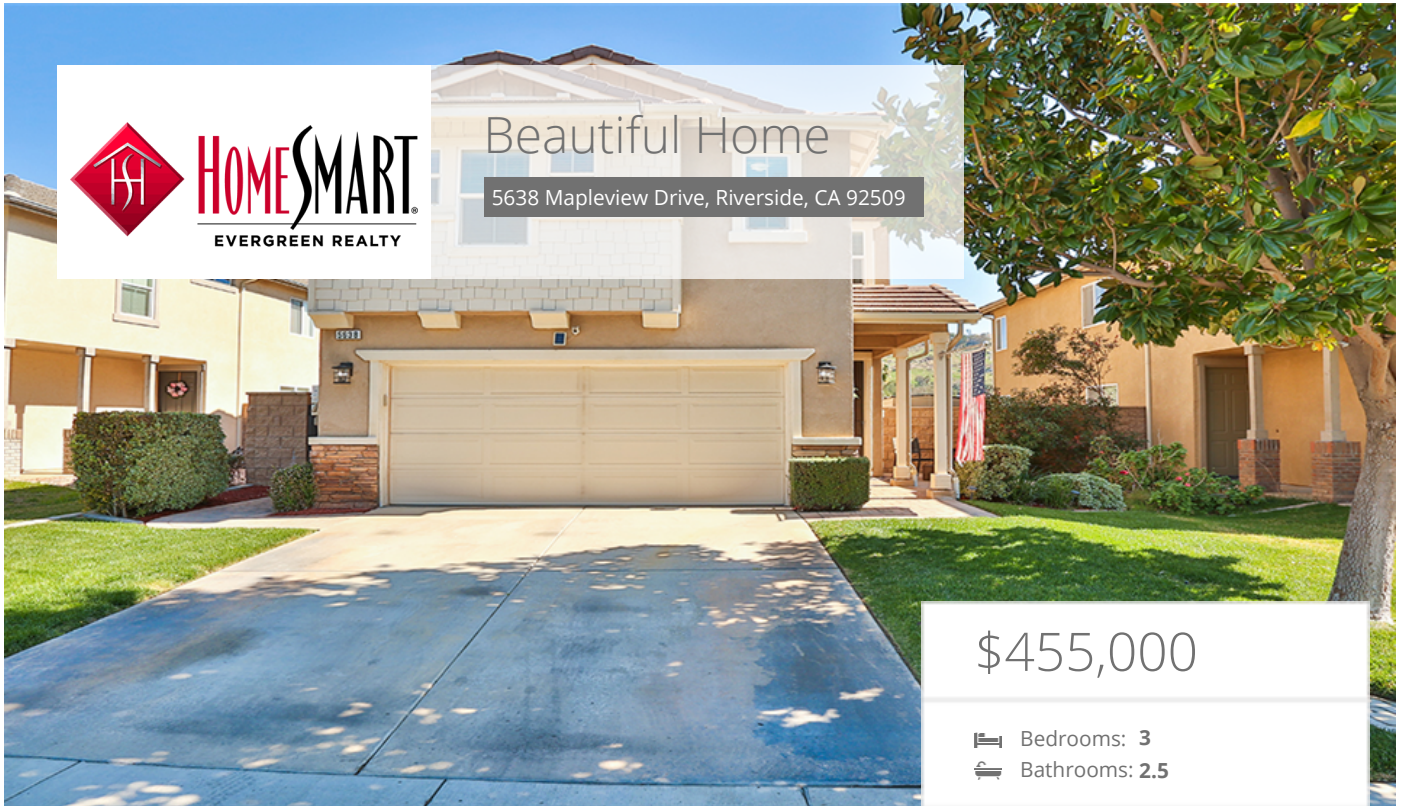

Beautiful Home

5638 Mapleview Drive, Riverside, CA 92509

\$455,000

- 🛏 Bedrooms: 3
- 🚿 Bathrooms: 2.5

EXTRAS:

- Living Space: 1,703 sq ft
- Lot Size: 3,920 sq ft

Property Description

There are no remarks available.